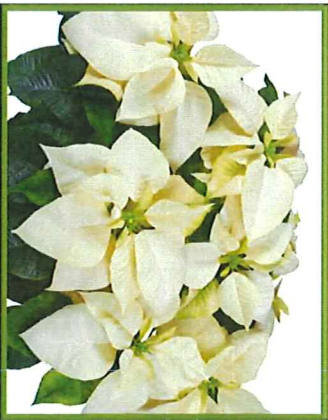

Orders for Home or as Gifts

FUNDRAISING
MADE EASY

Malmberg's
Garden Centers

Perfect for desks and window ledges
Centerpiece size - make a great gift
Large, floor size plant - full of color

~~\$16~~ ^{\$10} 4.5" pot
~~\$25~~ ^{\$12} 6.5" pot
8" pot

Marble

Cream colored flower
with a pink center

Pink

Classic pink poinsettia

Red

Classic red poinsettia

White

Classic white poinsettia